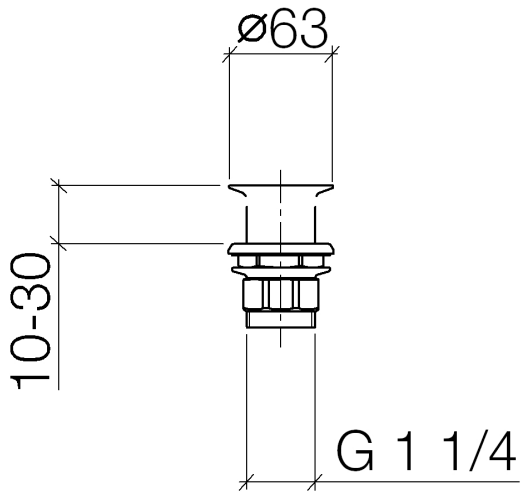

10 110 970

Fits: IMO, LULU, MADISON, MEM, TARA,
CL.1, LISSÉ, VAIA, META, CYO

	Chrome	10 110 970-00
	Brushed Platinum	10 110 970-06
	Platinum	10 110 970-08
	Durabross (23kt Gold)	10 110 970-09
	Dark Chrome	10 110 970-19
	Light Gold	10 110 970-26
	Brushed Light Gold	10 110 970-27
	Brushed Durabross (23kt Gold)	10 110 970-28
	Matte Black	10 110 970-33
	Brushed Bronze	10 110 970-42
	Brushed Champagne (22kt Gold)	10 110 970-46
	Champagne (22kt Gold)	10 110 970-47
	Brushed Chrome	10 110 970-93
	Brushed Dark Platinum	10 110 970-99

Grated waste 1 1/4" - Chrome

IMO

10 110 970

Only suitable for sinks without an overflow.

10 110 970

10 110 970

Parts for other finishes can be found here: [Brushed](#) [Platinum](#)

Spare parts list

No.	Item Number	Name	Quantity used	Delivery time
1	09 11 01 025-00	cup	1	-
Spare part can no longer be ordered, please order the replacement item				
2	09 14 05 039 90	seal	1	2
3	09 14 03 025 90	seal	1	2
4	09 23 10 017 90	nut	1	2
5	09 23 10 020-00	nut	1	60