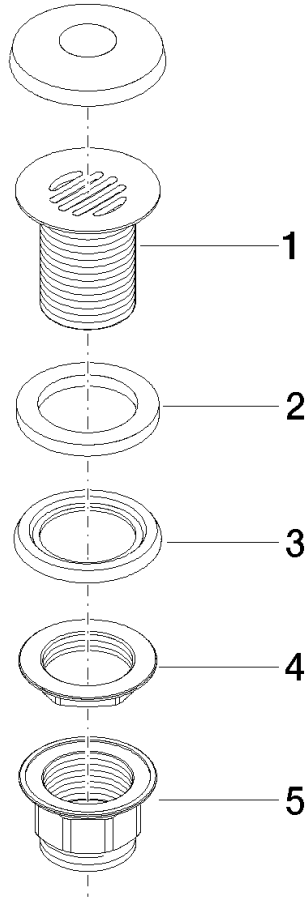

10 110 970

Fits: IMO, LULU, MADISON, MEM, TARA,
CL.1, LISSÉ, VAIA, META, CYO

	Chrome	10 110 970-00
	Brushed Platinum	10 110 970-06
	Platinum	10 110 970-08
	Durabross (23kt Gold)	10 110 970-09
	Dark Chrome	10 110 970-19
	Light Gold	10 110 970-26
	Brushed Light Gold	10 110 970-27
	Brushed Durabross (23kt Gold)	10 110 970-28
	Matte Black	10 110 970-33
	Brushed Bronze	10 110 970-42
	Brushed Champagne (22kt Gold)	10 110 970-46
	Champagne (22kt Gold)	10 110 970-47
	Brushed Chrome	10 110 970-93
	Brushed Dark Platinum	10 110 970-99

Grated waste 1 1/4" - Chrome

IMO

10 110 970

Only suitable for sinks without an overflow.

10 110 970

10 110 970

Parts for other finishes can be found here: [Brushed](#) [Platinum](#)

Spare parts list

No.	Item Number	Name	Quantity used	Delivery time
1	09 11 01 025-00	cup	1	-
Spare part can no longer be ordered, please order the replacement item				
2	09 14 05 039 90	seal	1	2
3	09 14 03 025 90	seal	1	2
4	09 23 10 017 90	nut	1	2
5	09 23 10 020-00	nut	1	60